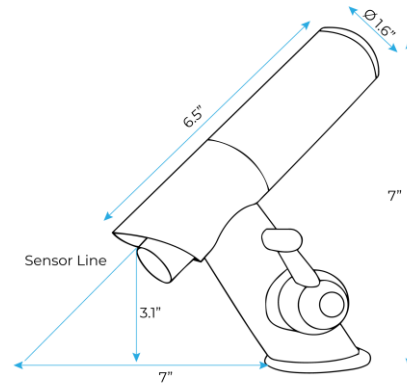

LAROMA ALL-IN-ONE THERMOSTATIC COMMERCIAL AUTOMATIC SENSOR FAUCET IN LIGHT OIL RUBBED BRONZE FINISH SPECS

Specs:

- Power: DC:6V(4AA alkaline battery)
- AC:220V-240V; 50/60HZ
- Detection Zone: Adjustable 5 ~ 25cm (default 25cm)
- The weakness of the battery: Red LED on
- Static Power Consumption: 0.36mw
- Working Power consumption: 0.5mw
- Response time: 0.3 seconds (default)
- Time delay: 0.5 seconds (default)
- Dia.of inlet / outlet pipe: G1/2"
- Ambiance Temp Range: 0.1 ~ 60c Degree
- Dia of installing faucet: 33~35mm
- Work pressure: 0.5 ~ 7 Bar