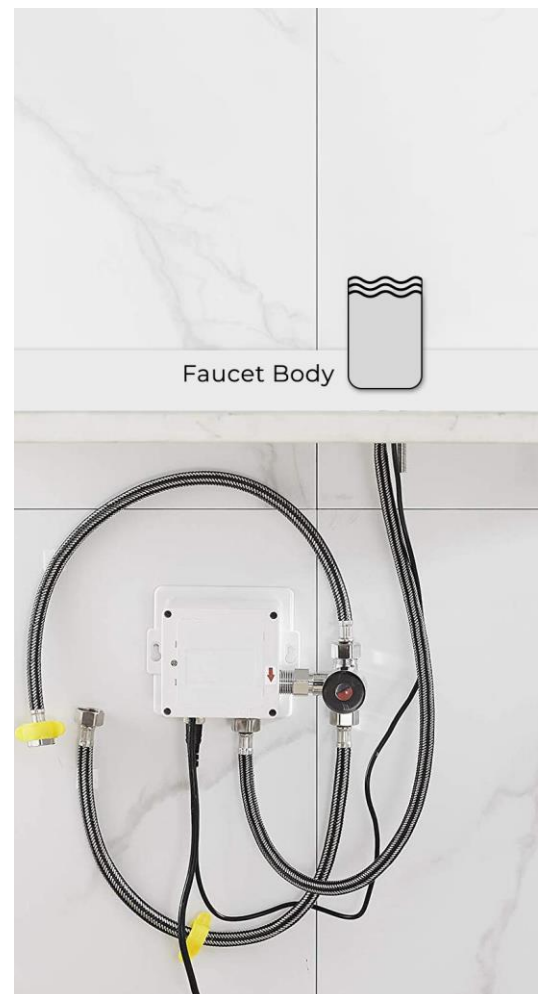

LAROMA ALL-IN-ONE THERMOSTATIC COMMERCIAL AUTOMATIC SENSOR FAUCET IN LIGHT OIL RUBBED BRONZE FINISH SPECS

Specs:

- Power: DC:6V(4AA alkaline battery)
- AC:220V-240V; 50/60HZ
- Detection Zone: Adjustable 5 ~ 25cm (default 25cm)
- The weakness of the battery: Red LED on
- Static Power Consumption: 0.36mw
- Working Power consumption: 0.5mw
- Response time: 0.3 seconds (default)
- Time delay: 0.5 seconds (default)
- Dia.of inlet / outlet pipe: G1/2"
- Ambiance Temp Range: 0.1 ~ 60c Degree
- Dia of installing faucet: 33~35mm
- Work pressure: 0.5 ~ 7 Bar